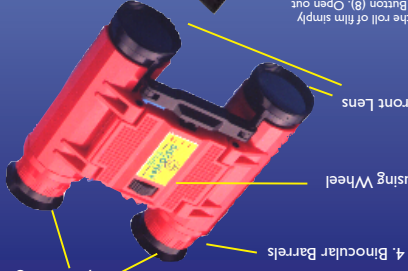

LIFE WATCHER SET WITH BINOCULARS - CAMERA AND FILM

Photo+View

DISCOVERY WORLD

- Photograph and view the world around you.
- 4 x 28 Binoculars with adjustable focus and carrying strap.
- 35mm focus free Camera with film (12 exposures) and carrying strap.

MADE IN CHINA

WARNING

Never look directly at the sun with this Camera or Binoculars as this can cause damage to the eyes.

Not suitable for children under 36 months. - Contains small parts and long cords. - Not recommended for children under 5 years of age. Please retain for future reference. Colour of contents may change.

FEVA
London NW10 7UL

Note:
For best viewing adjust the Barrels by gently twisting them to or fro, this unifies the image. Then set the focus to give a clear, sharp image.
Keep the Lenses free of dirt and smudges. Only touch the lenses to clean them and only clean them with a soft cloth.

1. Eye Viewing Lens
2. Front Lens (4X 28 Magnification)
3. Focusing Wheel
4. Binocular Barrels adjust for correct eye fitting.

BINOCULARS